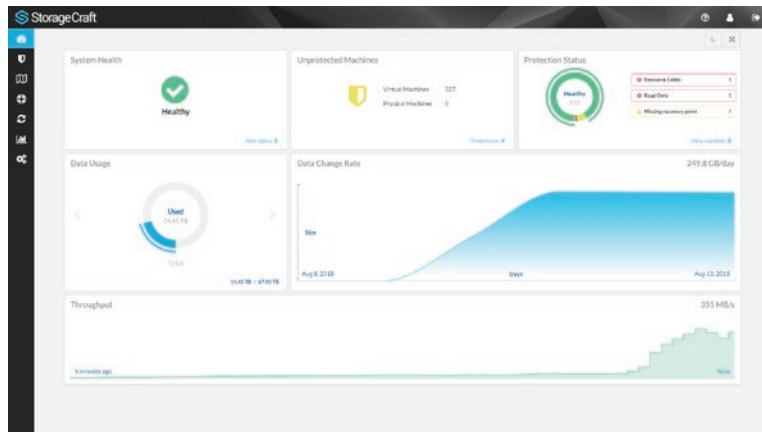

Management Simplicity with OneSystem

The data protection workflow is managed through OneSystem®, a cloud-based unified management platform featuring a true SLA-based protection framework. The dashboard gives an overview of the health of the system. Policy creation is intuitive with all the ingredients that make up the SLA—backup frequency, retention policy, target location, replication for offsite disaster recovery—in a single location. Once created, the SLA protection policy can be applied to any combination of virtual and physical machines.

Features and Benefits

Features	Benefits
Management Simplicity	- Single pane of glass for ease of management - Intuitive SLA-based data protection workflow - Supports both cloud-based and on-premises deployments - Highly scalable architecture – fast and simple to deploy - Optimized for ease of use - Simple backup scheduler – daily, weekly, monthly - Drives both ShadowXafe & OneXafe Solo
Flexible Recovery	- Recover to dissimilar HW or virtual environments - Ensures that recovery is fast and quick (v2v, p2p, v2p & p2v) - Utilize resources on hand. No waiting for any specific resources
Instant Recovery	- Quickly recover files/folders and entire system in seconds - Recovery using VirtualBoot IO read-ahead technology, irrespective of the VM size - Direct recovery to primary store means no Virtual Storage Motion and no performance impact during recovery - Compression optimized for backup and restore speed
Reliable Recovery & Data Integrity	- Dependable recovery - Supports Hyper-V, vSphere, and ESXi (agent and agentless) - VMware Certified VAIO filter driver for VirtualBoot restores - Automated, advanced reverification of backup images along with inflight verification ensures dependable backup images - Smart retries, and self-healing repairs ensures service reliability - Retained metadata for improved recovery experience - Cold file access technology for file folder recovery - AES 256-bit encryption for data security (in-flight and at rest) - Best-in-class certified VSS integration for app-consistent data protection
Integrated DRaaS	- Total business continuity - Orchestrated, one-click virtual failover - Back up directly to the cloud - Self-service portal with no 3rd party intervention during recovery - Replication to another site or StorageCraft Cloud Services - Seed/BMR drives and web download

Microsoft Partner
Gold Application Development

www.StorageCraft.com

To Learn More

For additional details, including trial downloads and product documentation, visit: www.StorageCraft.com

For questions or additional information, please contact your StorageCraft Account Manager or StorageCraft Distributor, or email us at: ContactUs@StorageCraft.com

ShadowXafe V4 available now through authorized distribution.
Copyright ©2020 StorageCraft Technology Corporation. All rights reserved. All brands and product names are trademarks or registered trademarks of their respective owners.
Item No: DSX0720EN