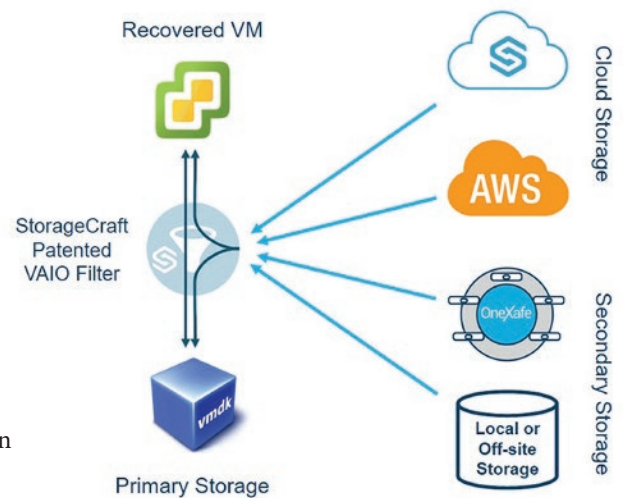

Instant Restore with VirtualBoot

The patented StorageCraft VirtualBoot technology instantly restores data, directly from the backup images, and gives full access to system resources and applications in seconds. There is no need for VMware Storage vMotion as data can be accessed directly on the primary storage. VirtualBoot is built on VAIO filter and performs advanced intelligent I/O read-ahead to deliver the data before it is needed. Although rapid failover in the event of a disaster is the most critical function of VirtualBoot, it provides various other valuable functions including:

- Confirm and validate backup images proactively
- Act as a temporary solution to minimize downtime during server migration
- Test software packages
- Provide application/kernel updates before production deployment
- Access applications from a specific point in time to export data from applications

ShadowXafe VirtualBoot